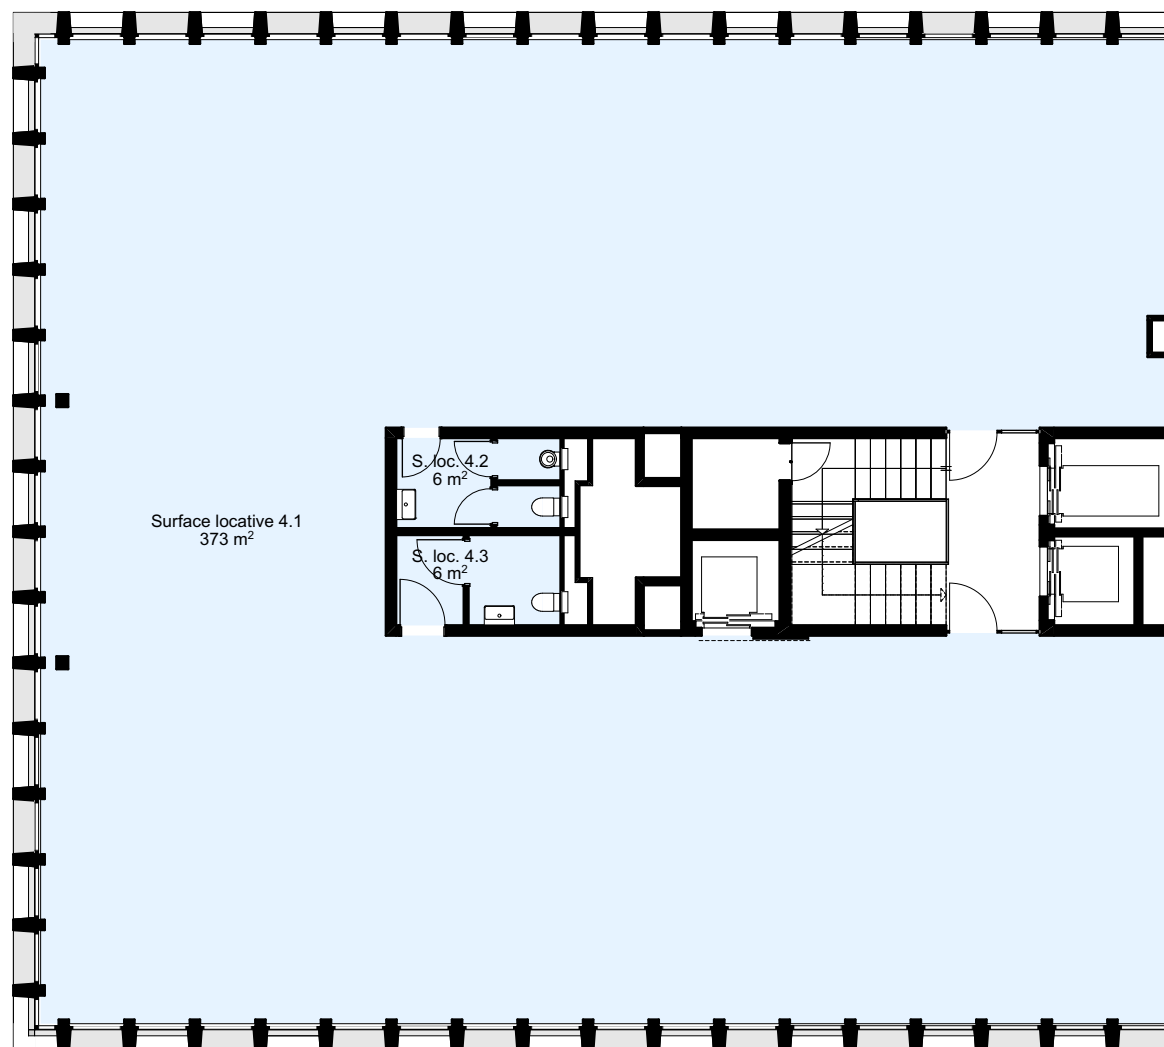

4^e étage | Surface locative 4 | Bureaux

**MON
REPOS
22**

Surface locative 4 385 m²

Surface locative 4.1 373 m²

Surface locative 4.2 6 m²

Surface locative 4.3 6 m²

m 1 5 10 20

sous réserve de modifications